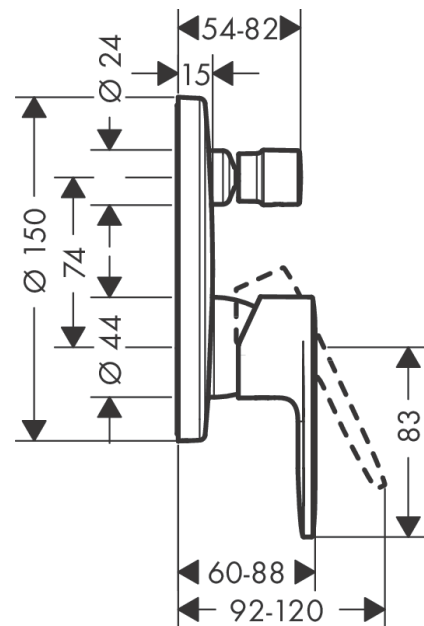

Vernis Blend

Single lever bath mixer for concealed installation with integrated security combination according to EN1717 for iBox universal

Surfaces: **Matt Black** Article Number: **71467670**

Description

product features

- 2 functions
- connection type: basic set
- min. operating pressure: 1 bar
- max. operating pressure: 10 bar
- ceramic cartridge
- temperature limitation adjustable
- diverter with automatic resetting
- suitable for continuous flow water heaters
- with integrated safety combination EN 1717

Product image

Scale drawing

Flowchart